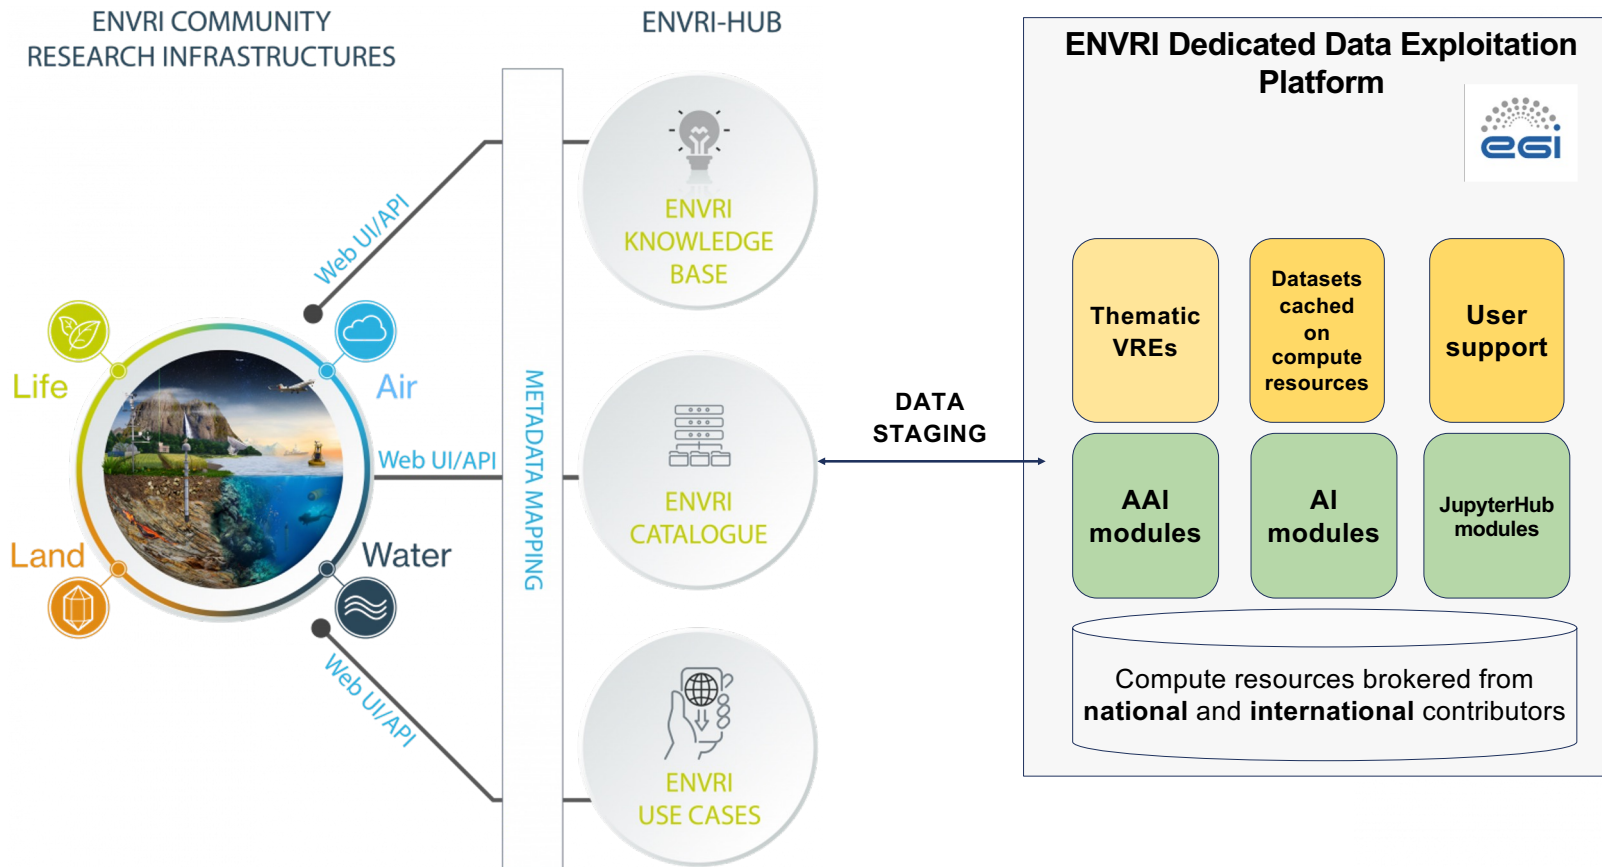

EGI Federation response to ENVRI-FAIR requirements and future collaborations

Tiziana Ferrari
Director, EGI Foundation

18 Nov 2022
EOSC Symposium 2022

TLP: WHITE Public

1. Cloud-based hosting and capacity scaling up of ENVRI-FAIR services

- > Cloud compute and storage for hosting of data analytics and other services integrating access data from different RIs
- > Scale up in-house capacity of RI data analytics with national facilities and serve researchers on a worldwide scale
- > ENVRI-hub use case

Scaling up RI data and service infrastructures in EOSC

2. Managed Jupyter Notebooks

Customized Jupyter Notebooks with integrated discovery and access to

- > Federated research data
- > Integrated workflow management to process on HTC, HPC and Cloud resources with the EGI Federation
- > Integrated and customisable output data deposition services

A central graphic showing a network of blue lines connecting various nodes. Some nodes are highlighted with circular images: a hand holding a tablet, a globe, a satellite dish, and a server rack.

EGI for Research Infrastructures
Solve your Digital Challenges with our
Advanced Computing Solutions