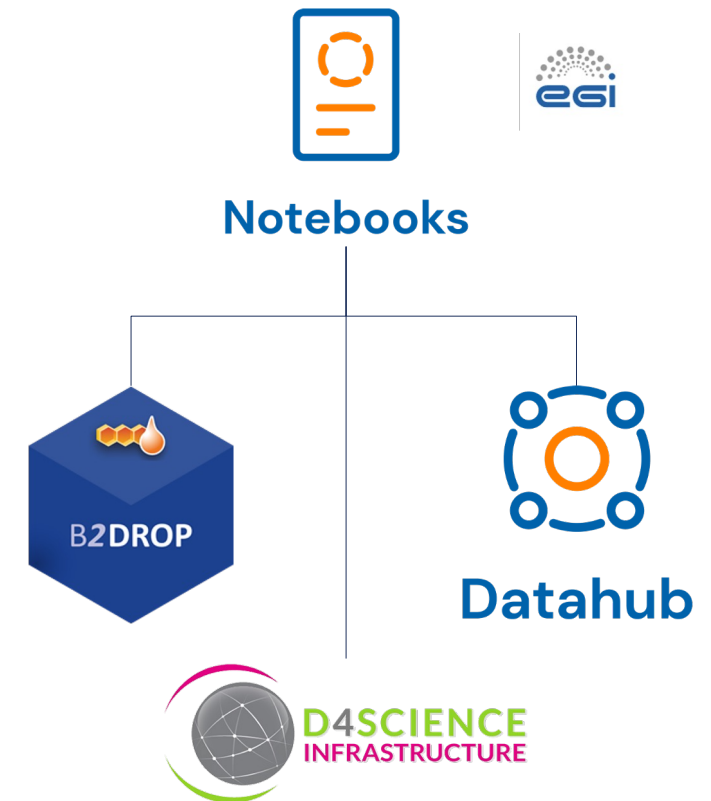

Accessing data from Notebooks

(Small) data in your user space

- Fetch data from publicly accessible repositories using code in notebooks or well-known tools as Rclone
- User credentials for EGI Check-in protected repositories configured in the environment

(Big) data integrations:

- **EGI DataHub** spaces available transparently as a local folder (available for all users)
- **EUDAT B2DROP** also available as local folder. Can be activated by users
- **D4Science Workspaces** for notebooks integrated into D4Science VREs
- More integration options can be supported