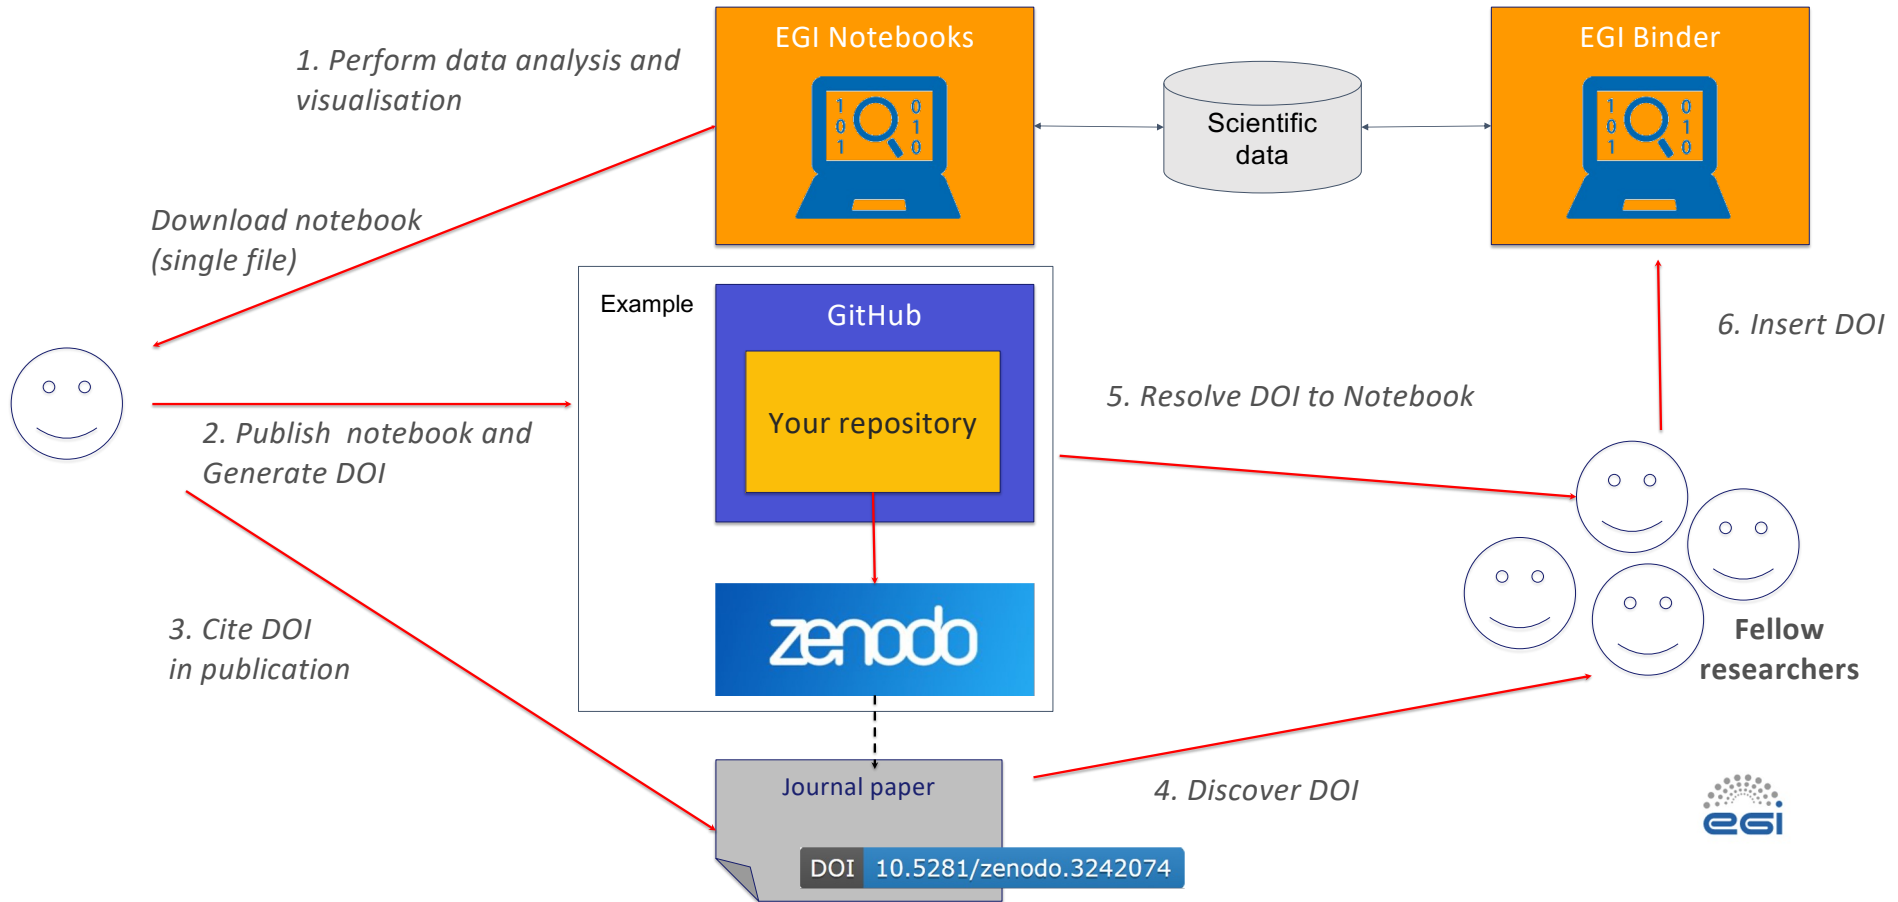

Elements for sharing/reproducible research