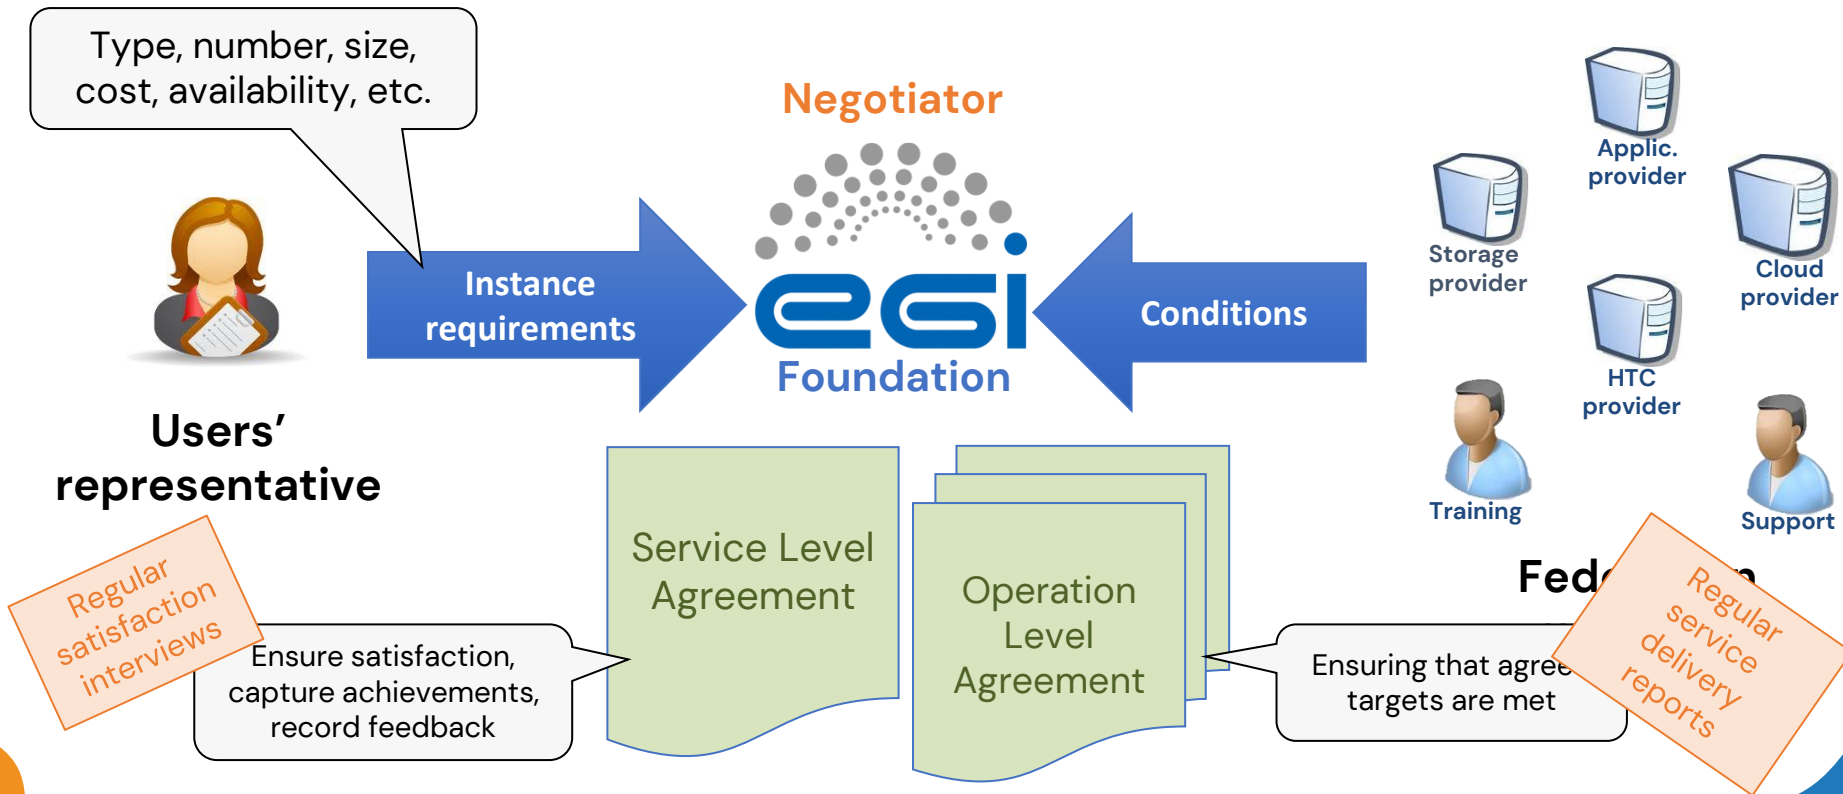

35 services
80 million CPUh
250,000 GPUh
20 PB storage

Scalable, distributed user support

EUROPEAN OPEN
SCIENCE CLOUD

Open Call

Shepherds

- Technical experts who are assigned to the use cases
- Responsibility:
 - **Manage** the implementation of the use case,
 - **Monitor** the Use Case status and potential problems, and
 - **Report** about achievements, lessons learnt and other outcomes.

Competence Centres

- Scalable and distributed structure
- Brings the right expertise for each use case
 - Service and resource providers
 - Technical experts, and
 - Observer parties

Allocating services and resources