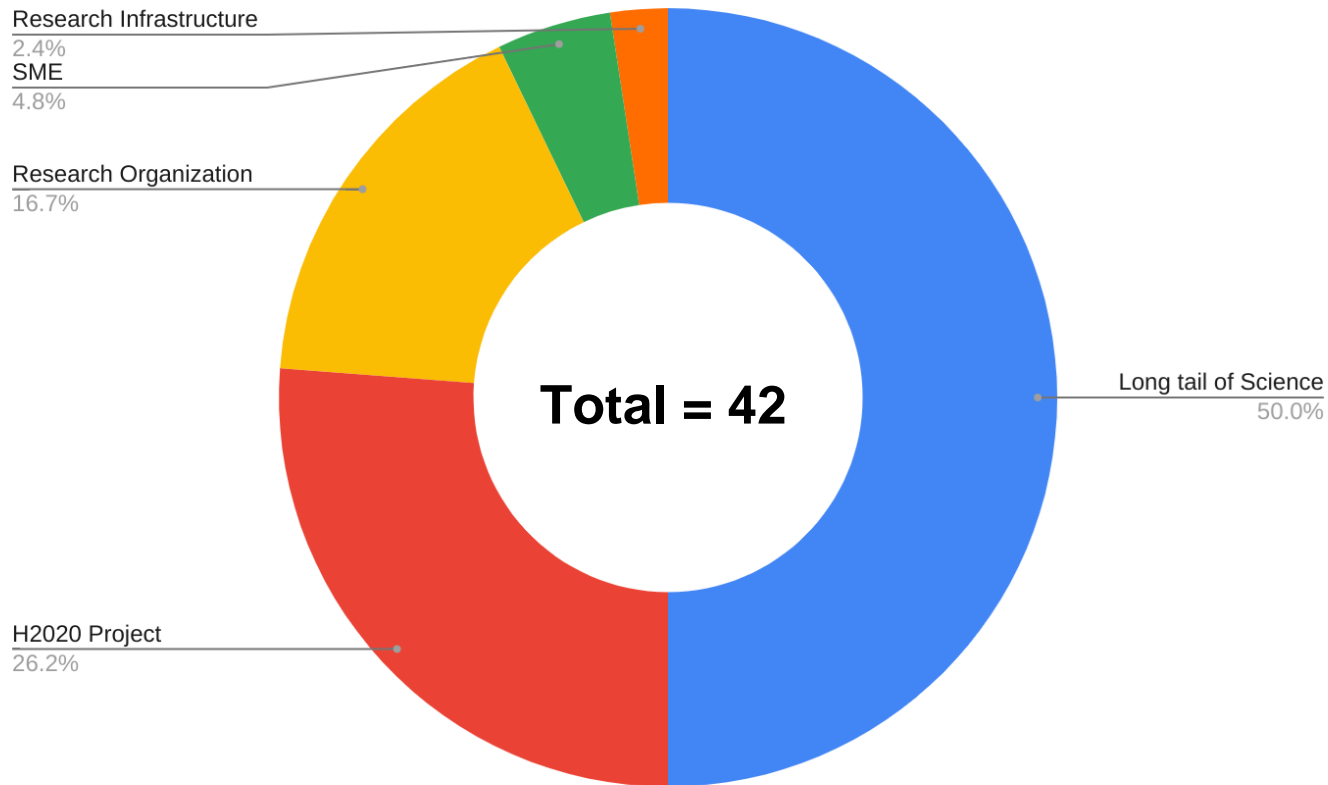

Num. of requests/use cases supported by EGI-ACE

**EUROPEAN OPEN
SCIENCE CLOUD**

Break-down of scientific disciplines

Type of use cases received

Impact of user engagement in EGI-ACE

42
Applications
received