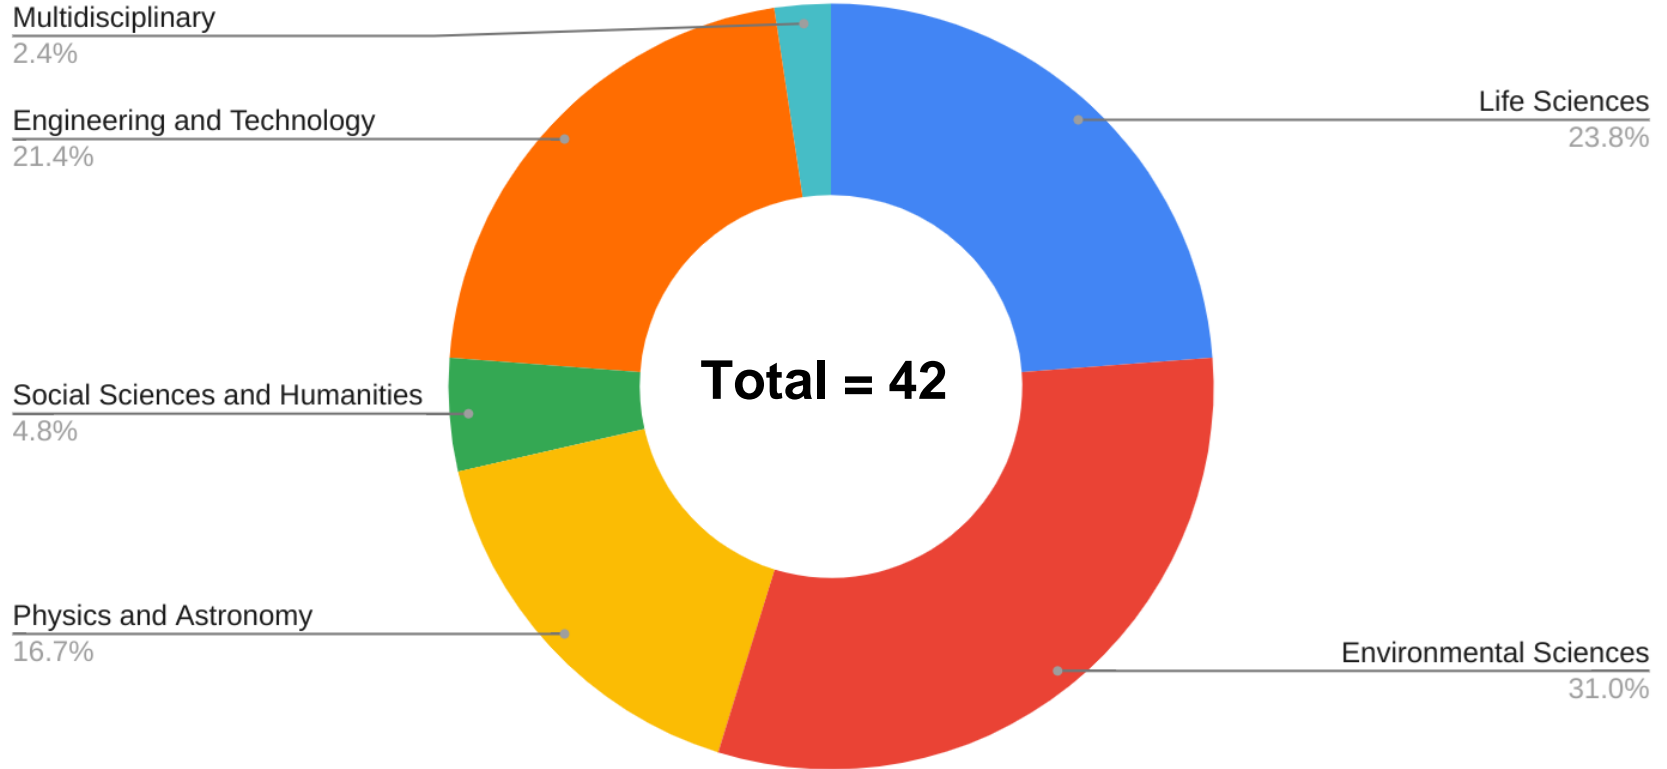

Num. of requests/use cases supported by EGI-ACE

**EUROPEAN OPEN
SCIENCE CLOUD**

Break-down of scientific disciplines

Type of use cases received

Impact of user engagement in EGI-ACE

42
Applications
received