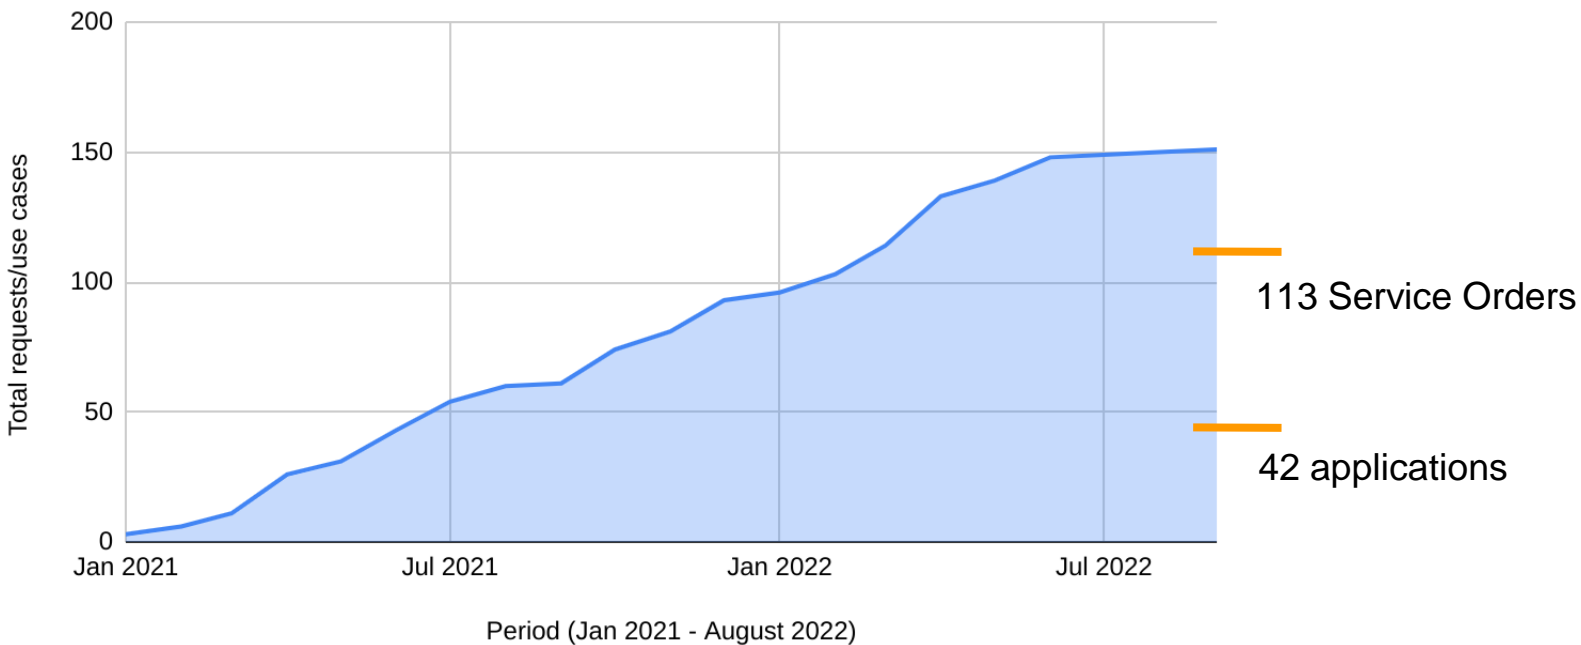

Num. of requests/use cases supported by EGI-ACE